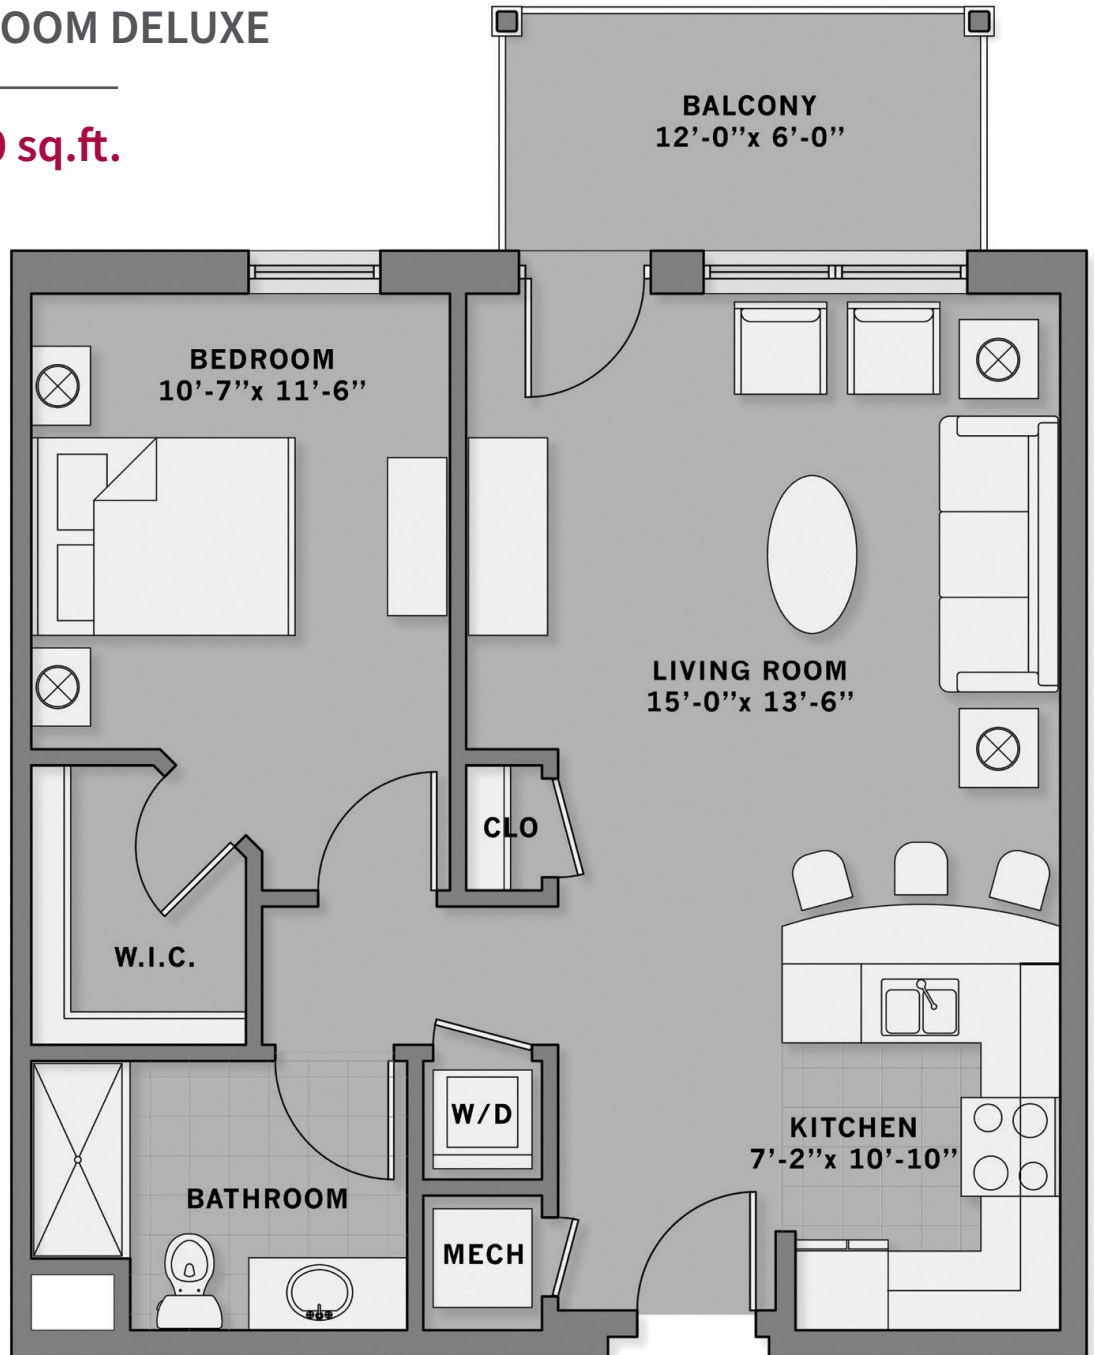

The Washington

ONE-BEDROOM DELUXE

700 sq.ft.

*This information is deemed reliable but not guaranteed, illustrations are approximate and may vary.