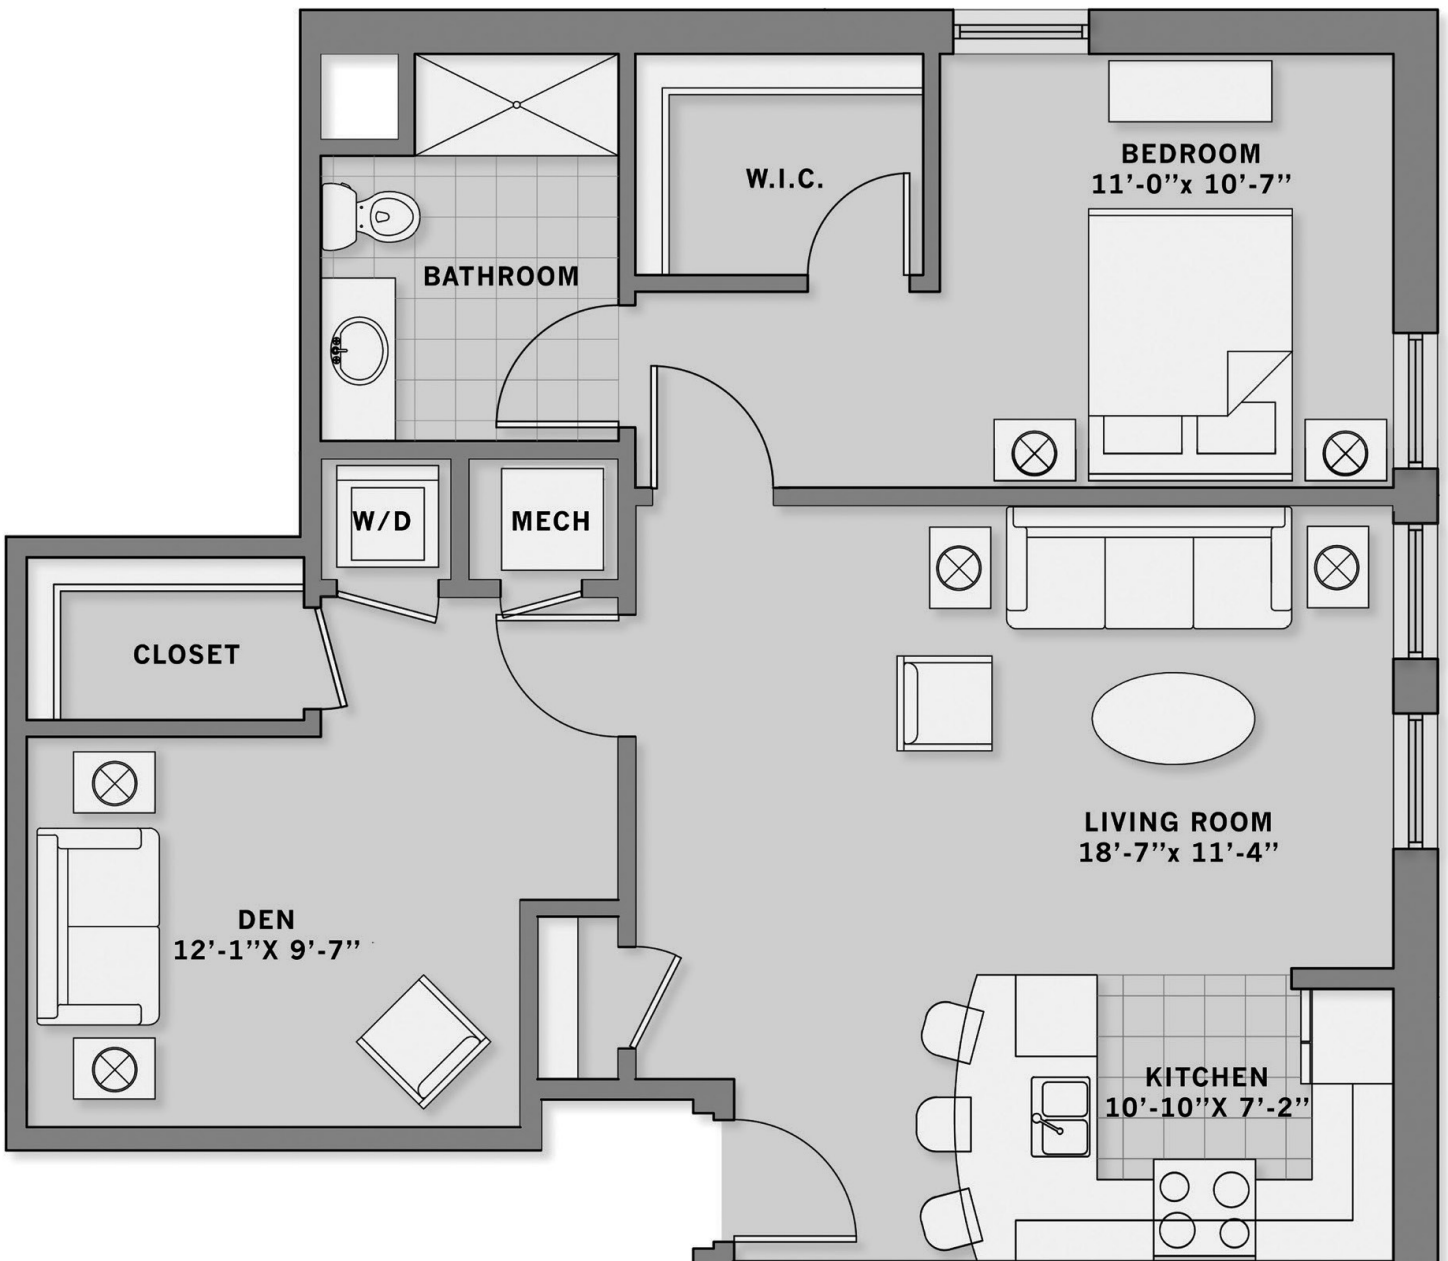

The Lincoln ONE-BEDROOM WITH DEN

840 sq.ft.

*This information is deemed reliable but not guaranteed, illustrations are approximate and may vary.