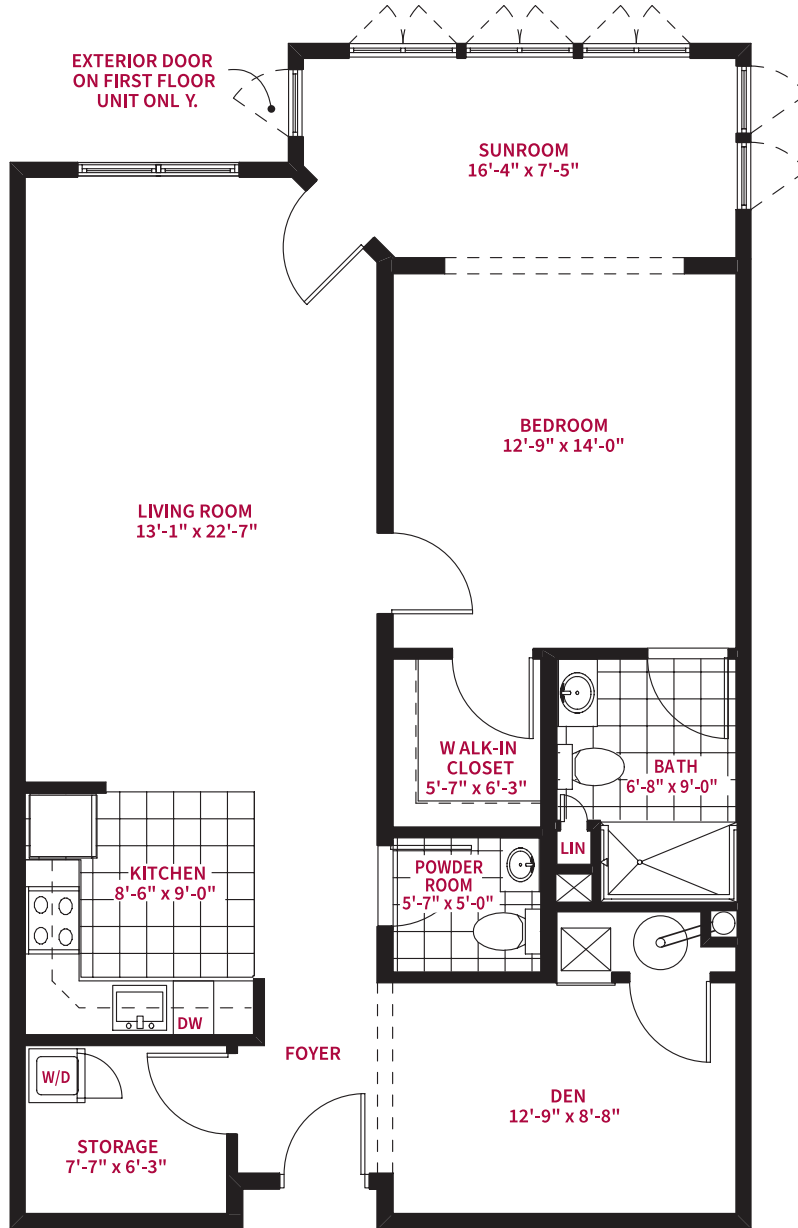

The Providence

ONE BEDROOM WITH DEN

1,138 sq.ft.

Entrance Fee: _____

Monthly Fee: _____

Date: _____

**This information is deemed reliable but not guaranteed, illustrations are approximate and may vary.*